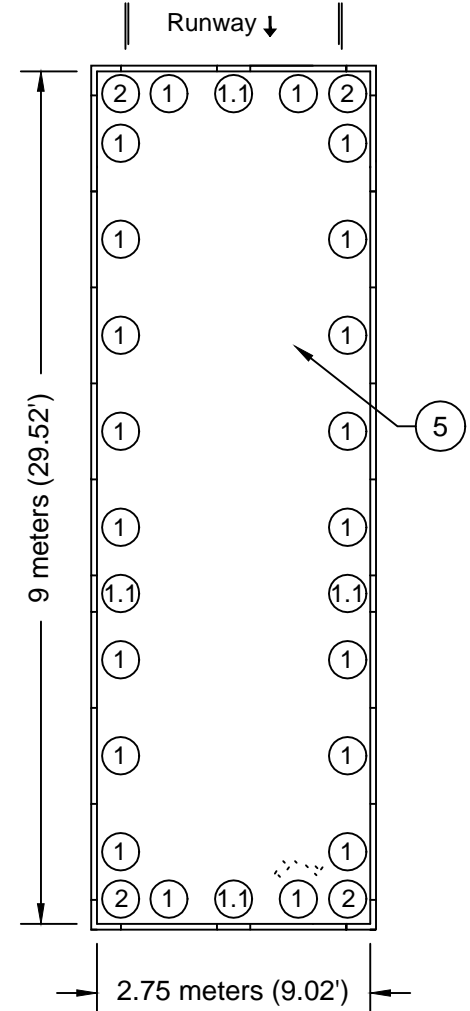

- |  |                               |
|--|-------------------------------|
| ① ACO SPORT Elastic Curb 100x25x5 cm       | ⑦ Asphalt Base                |
| ② ACO SPORT Elastic Curb Corner 25x25x5 cm | ⑧ Compacted Base              |
| ③ Track Material                           | ⑨ Concrete Casing             |
| ④ Natural Grass                            | ⑩ Optional 4" / 6" Drain Pipe |
| ⑤ Optional Steel Cover Supplied by others  | ①.1 Elastic Curb cut to size  |
| ⑥ Asphalt Binder                           | ⑪ Sand                        |

S7000-25x5BLJP

DATE: 12/09/13

**SYSTEM 7000:**  
25cm x 5cm Border For Long Jump Pit

**INSTALLATION DRAWING - ACO SPORT**

**ACO, Inc.**

825 W. Beechcraft St  
Casa Grande, AZ 85122  
Tel: 520-421-9988  
Fax: 520-421-9899