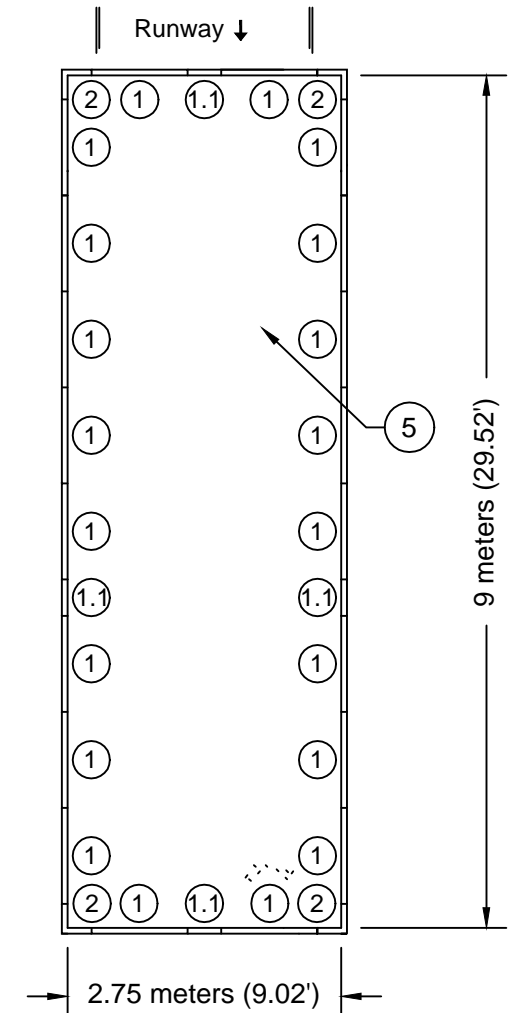

- ① ACO SPORT Elastic Curb 100X40X6 cm
- ② ACO SPORT Elastic Curb Corner 25x40x6 cm
- ③ Track Material
- ④ Natural Grass
- ⑤ Optional Steel Cover Supplied by others
- ⑥ Asphalt Binder
- ⑦ Asphalt Base
- ⑧ Compacted Base
- ⑨ Concrete Casing
- ⑩ Optional 4" / 6" Drain Pipe
- ⑪ Long Jump Pit w/ Sand
- ①.1 Elastic Curb cut to size

## SYSTEM 7000:

40cm x 6cm Border For Long Jump Pit